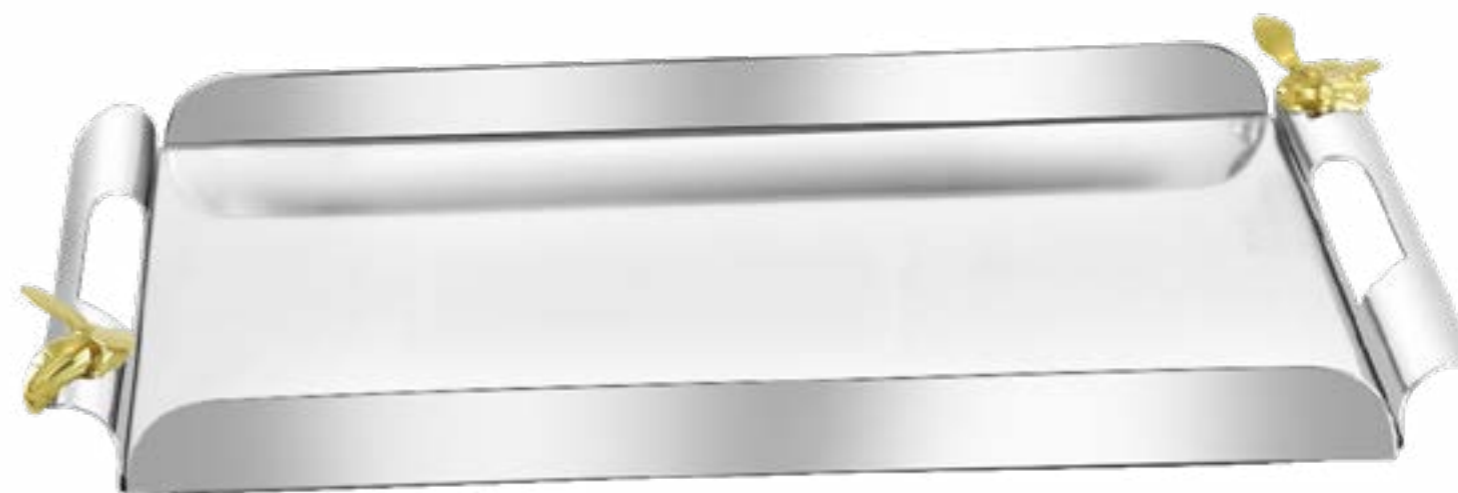

TRAY ERA UMA VEZ

TRAY ERA UMA VEZ ABELHA

Stainless Steel & Brass with mirror
25x15cm AO441254
40x30cm AO441253
50x40cm AO441252
60x40cm AO441251