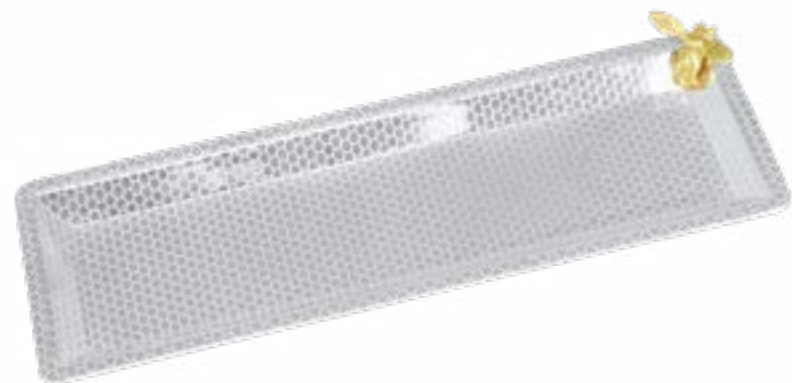

JAM POT

4 JAM POT BREAKFAST SERVICE

Stainless Steel AO110659

Silverplated PO110659